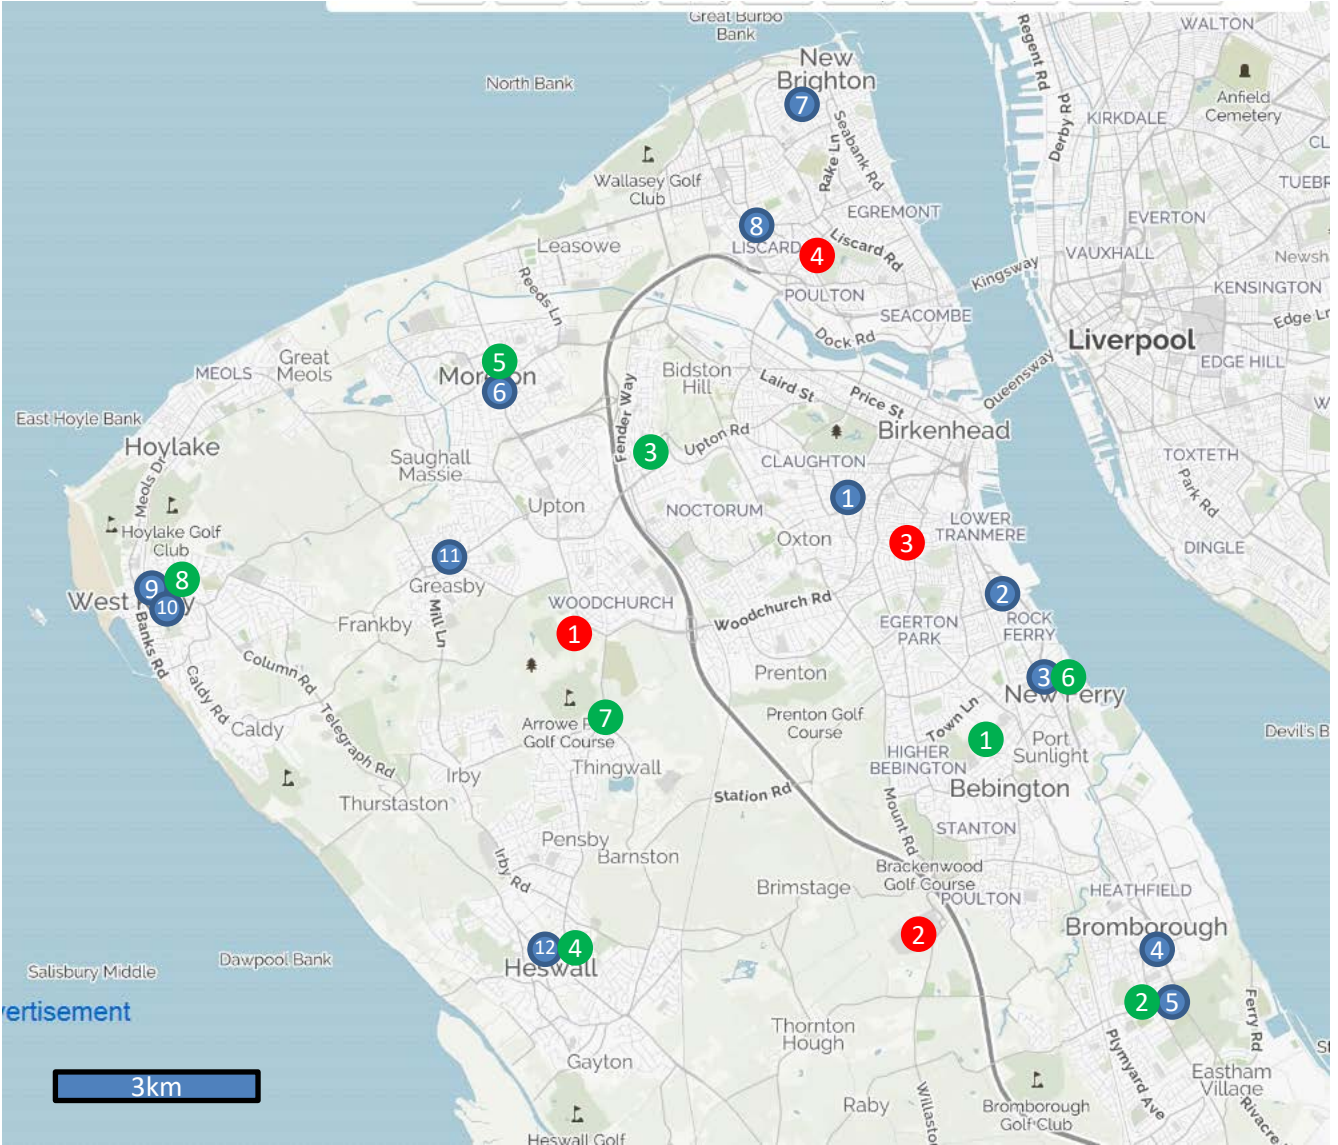

MSK Service Locations

Main hubs

- 1** **Arrowe Park Hospital**
 Arrowe Park Rd, Upton
Physiotherapy, Orthopaedics, Rheumatology
- 3** **St Catherine's Health Centre**
 Derby Road, Birkenhead
Physiotherapy, Podiatry
- 2** **Clatterbridge Hospital**
 Clatterbridge Rd, Bebington
Physiotherapy, Orthopaedics, Rheumatology, Pain Service
- 4** **Victoria Central Hospital**
 Mill Lane, Liscard
Physiotherapy, Podiatry

- | | | | | |
|--|--|--|---|--|
| <p>1 Devaney Medical Centre
Balls Road, Oxtou</p> <p>2 Riverside Surgery
New Chester Rd, Rock Ferry</p> <p>3 Parkfield Medical Centre
Sefton Road, New Ferry</p> <p>4 Orchard Surgery
Bromborough Village Rd</p> | <p>5 Bridle Road Clinic
Bridle Road, Eastham</p> <p>6 Moreton Health Clinic
Chadwick Street, Moreton</p> <p>7 St George's Medical Centre
Field Road, Wallasey</p> <p>8 St Hilary Group Practice
Broadway, Wallasey</p> | <p>9 Marine Lake Medical Practice
Grange Road, West Kirby</p> <p>10 TG Medical Centre
Grange Road, West Kirby</p> <p>11 Greasby Group Practice
Greasby Road, Greasby</p> <p>12 Heswall & Pensby Group Practice
Telegraph Road, Heswall</p> | <p>1 Civic Medical Centre
Civic Way, Bebington</p> <p>2 Treetops Primary Care Ctr
Bridle Road, Bromborough</p> <p>3 Fender Way Health Centre
Fender Way, Beechwood</p> <p>4 Heswall Health Centre
Telegraph Road, Heswall</p> <p>5 Moreton Health Centre
Pasture Road, Moreton</p> | <p>7 Warrens Medical Centre
Arrowe Park Rd, Thingwall</p> <p>1</p> |
|--|--|--|---|--|

- 1** Devaney Medical Centre
Balls Road, Oxton
- 2** Riverside Surgery
New Chester Rd, Rock Ferry
- 3** Parkfield Medical Centre
Sefton Road, New Ferry
- 4** Orchard Surgery
Bromborough Village Rd

- 5** Bridle Road Clinic
Bridle Road, Eastham
- 6** Moreton Health Clinic
Chadwick Street, Moreton
- 7** St George's Medical Centre
Field Road, Wallasey
- 8** St Hilary Group Practice
Broadway, Wallasey