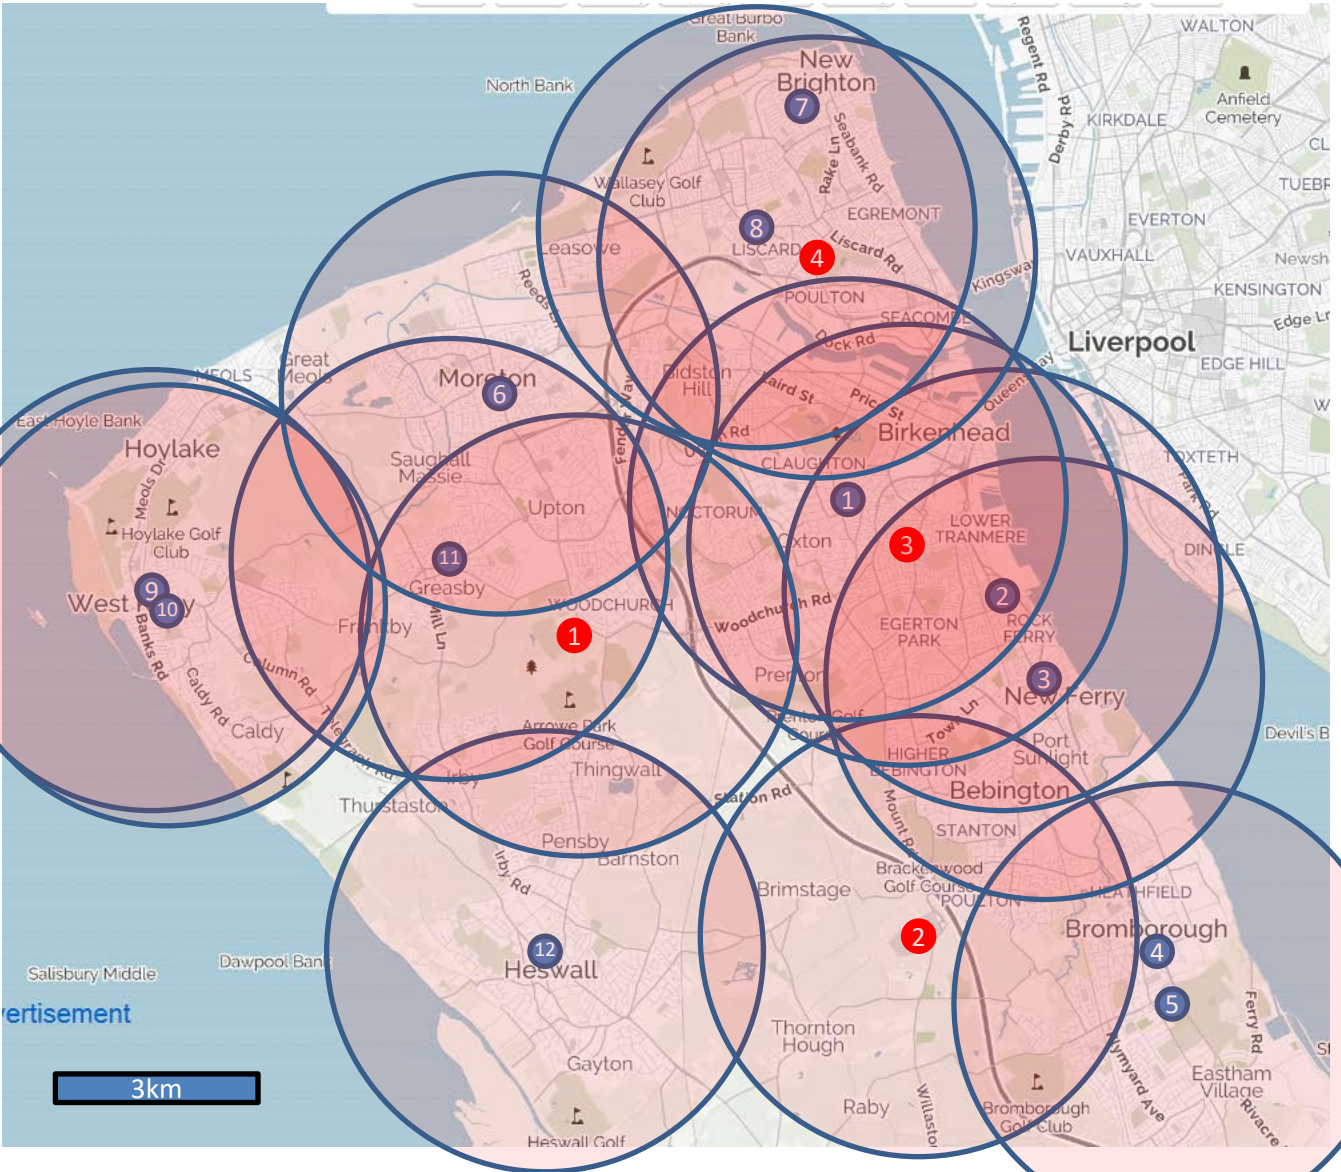

MSK Service Locations

Main hubs

- 1** **Arrowe Park Hospital**
 Arrowe Park Rd, Upton
Physiotherapy, Orthopaedics, Rheumatology
- 3** **St Catherine's Health Centre**
 Derby Road, Birkenhead
Physiotherapy, Podiatry
- 2** **Clatterbridge Hospital**
 Clatterbridge Rd, Bebington
Physiotherapy, Orthopaedics, Rheumatology, Pain Service
- 4** **Victoria Central Hospital**
 Mill Lane, Liscard
Physiotherapy, Podiatry

- | | | | | |
|--|--|--|---|--|
| <p>1 Devaney Medical Centre
Balls Road, Oxtou</p> <p>2 Riverside Surgery
New Chester Rd, Rock Ferry</p> <p>3 Parkfield Medical Centre
Sefton Road, New Ferry</p> <p>4 Orchard Surgery
Bromborough Village Rd</p> | <p>5 Bridle Road Clinic
Bridle Road, Eastham</p> <p>6 Moreton Health Clinic
Chadwick Street, Moreton</p> <p>7 St George's Medical Centre
Field Road, Wallasey</p> <p>8 St Hilary Group Practice
Broadway, Wallasey</p> | <p>9 Marine Lake Medical Practice
Grange Road, West Kirby</p> <p>10 TG Medical Centre
Grange Road, West Kirby</p> <p>11 Greasby Group Practice
Greasby Road, Greasby</p> <p>12 Heswall & Pensby Group Practice
Telegraph Road, Heswall</p> | <p>1 Civic Medical Centre
Civic Way, Bebington</p> <p>2 Treetops Primary Care Ctr
Bridle Road, Bromborough</p> <p>3 Fender Way Health Centre
Fender Way, Beechwood</p> <p>4 Heswall Health Centre
Telegraph Road, Heswall</p> <p>5 Moreton Health Centre
Pasture Road, Moreton</p> | <p>7 Warrens Medical Centre
Arrowe Park Rd, Thingwall</p> <p>1</p> |
|--|--|--|---|--|

- 1** Devaney Medical Centre
Balls Road, Oxton
- 2** Riverside Surgery
New Chester Rd, Rock Ferry
- 3** Parkfield Medical Centre
Sefton Road, New Ferry
- 4** Orchard Surgery
Bromborough Village Rd

- 5** Bridle Road Clinic
Bridle Road, Eastham
- 6** Moreton Health Clinic
Chadwick Street, Moreton
- 7** St George's Medical Centre
Field Road, Wallasey
- 8** St Hilary Group Practice
Broadway, Wallasey